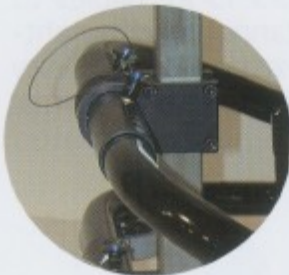

Features

AIR SHOCK:
resistance can be adjusted with a simple air pump.

CRANK:
fine tunes the height of the body support.

DAMPING CONTROL:
Controls the rate of spring return.

TILT ADJUSTMENT CLAMPS:
enable the pitch to be set for the child, width adjustment pins; only on WALKABOUT 3 provides 6" width change.